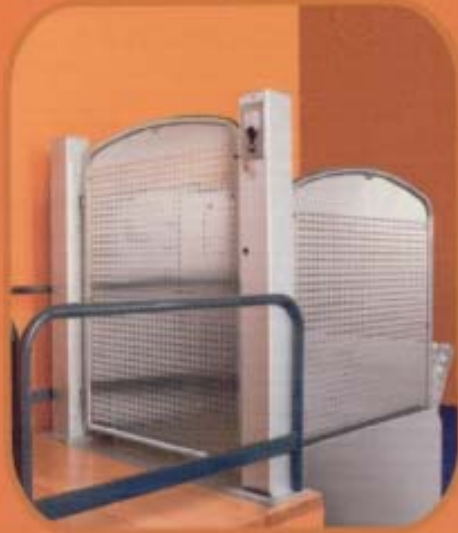

VIMEC

Silver
The Platform Lift

JP **JP VODSKOV**
+45 98 25 54 45
www.jp-vodskov.dk

GB

Silver

The Platform Lift

The Vimec Silver platform lift is the ideal system for ensuring disabled access to schools, banks, restaurants, shops, offices and all kinds of public facilities, enabling wheelchair users to enjoy an independent social life. What's more, its ease of installation and safety in use also make the Silver idea for providing unrestricted, independent access to private homes.

Technical Data

- 2 travel distances: 800 mm and 1000 mm
- platform:
 - model with travel distance 800
platform dimensions 1200x850 mm (overall dimensions 1200x1200 mm)
 - model with travel distance 1000
platform dimensions 1400x1250 mm (overall dimensions 1400x1600 mm)
- working load: 250 Kg.
- maximum speed: 0.06/0.1 mt/sec
- no pit required
- structure in stainless steel throughout
- 350 mm safety strip with microswitch on access side
- anti-crushing guards with safety microswitch on strip side
- on-board and floor control panel complete with call enabling key
- power supply: 230V